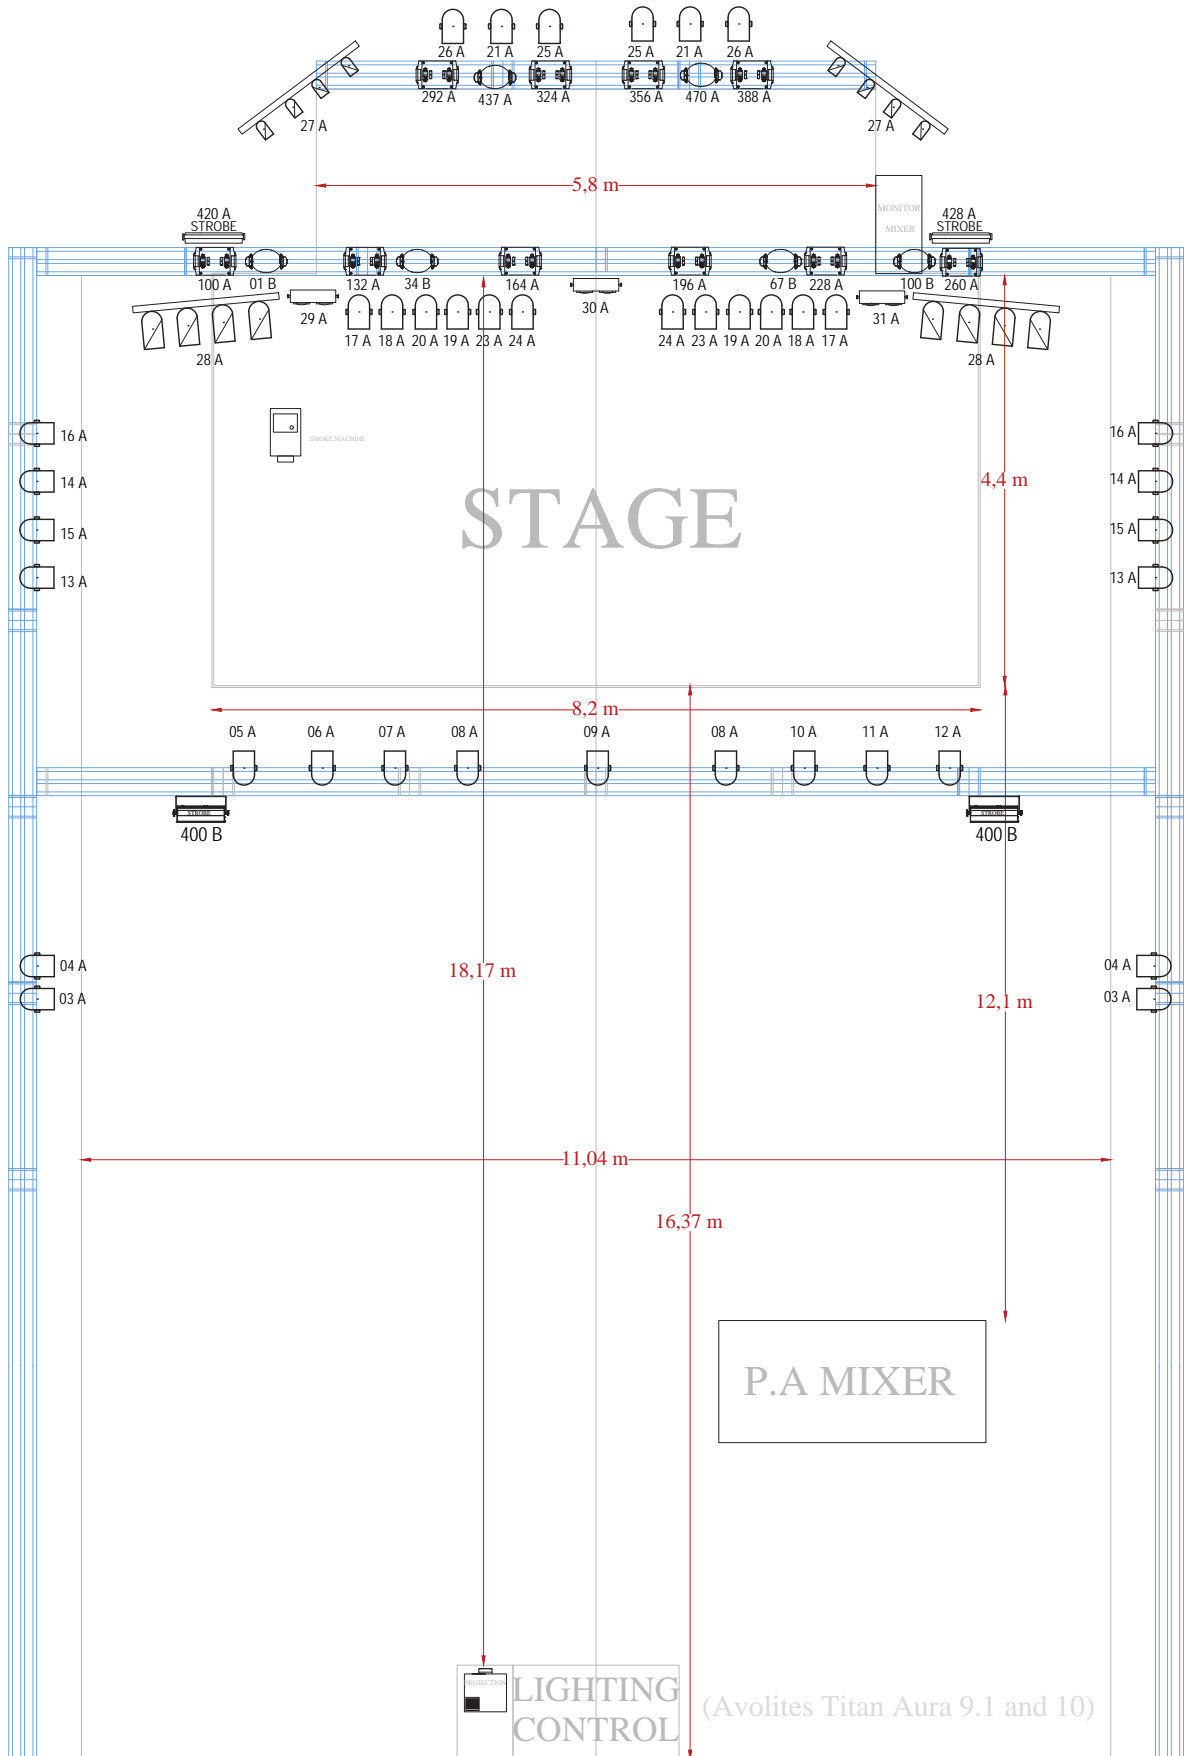

# CONCERT

30 Par 64 1 Kw	10 DTS EVO (16 CH)	2 Strobe Flash	3 Blinders
6 DTS NICK 1401 (SHAPE Mode)	2 Strobe/Blinder LED (08 CH)	2 Acl Par 36	
Smoke Factory Tour Haze II	2 Acl Par 64	36 dimmer channels 2kw (4 free lines on the stage)	
DESCRIPTION	APOLO CONCERT LIGHTING MAP (SALA1)	PHONE CONTACT	
VIEW / SCALE	TOP VIEW / NO SCALE	LAST REVIEW	15/10/2016