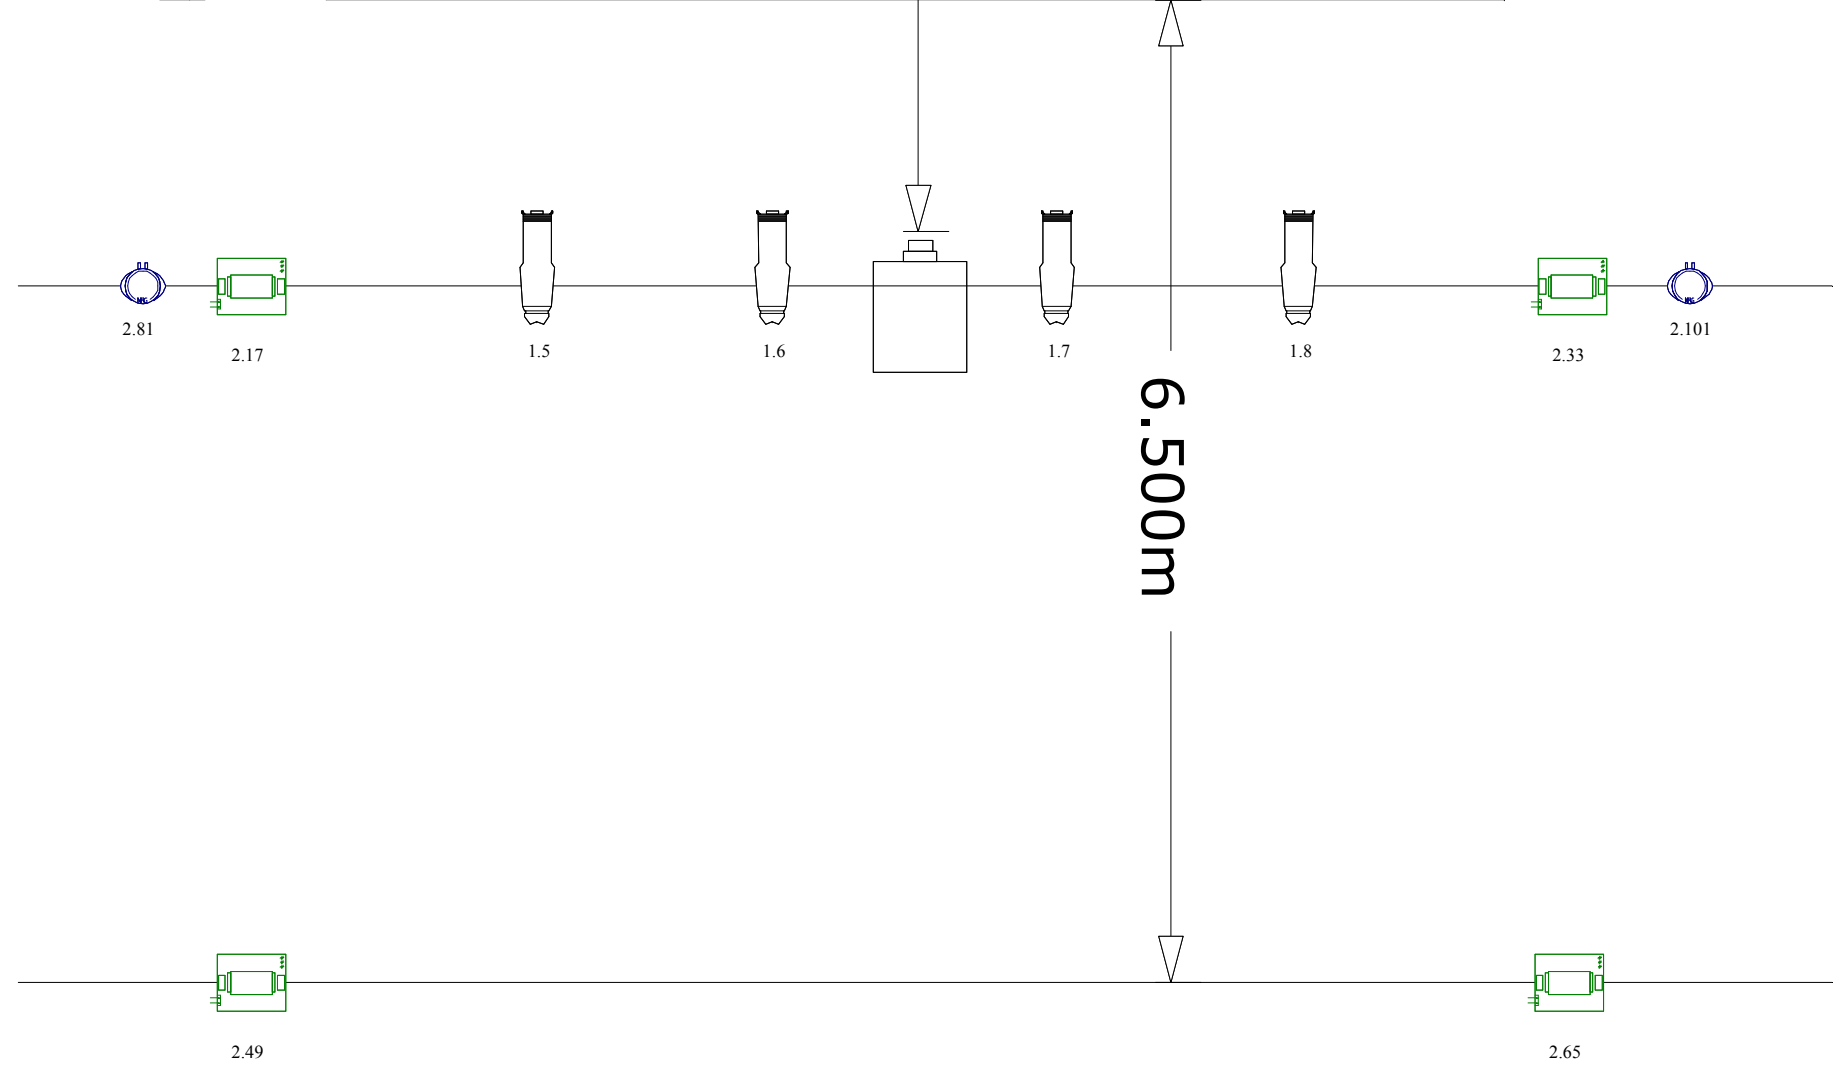

EXTRA DMX LINE

PROJECTOR EPSON EB-G7900U 7000 LUMEN

AVOLITES - TIGUER TOUCH II version 10.1

* The distance between the floor of stage to the roof is 2.60m

Symbol	Name	Count	Fixture Options
	DTS - MAX L	6	24 DMX
	DTS - NICK NRG501	8	20 DMX
	ELAN - STROBE LED	2	8 DMX
	Mac 500	4	MODE 4
	PAR 64	4	
	PROFILE ZOOM	4	
	HAZER	1	